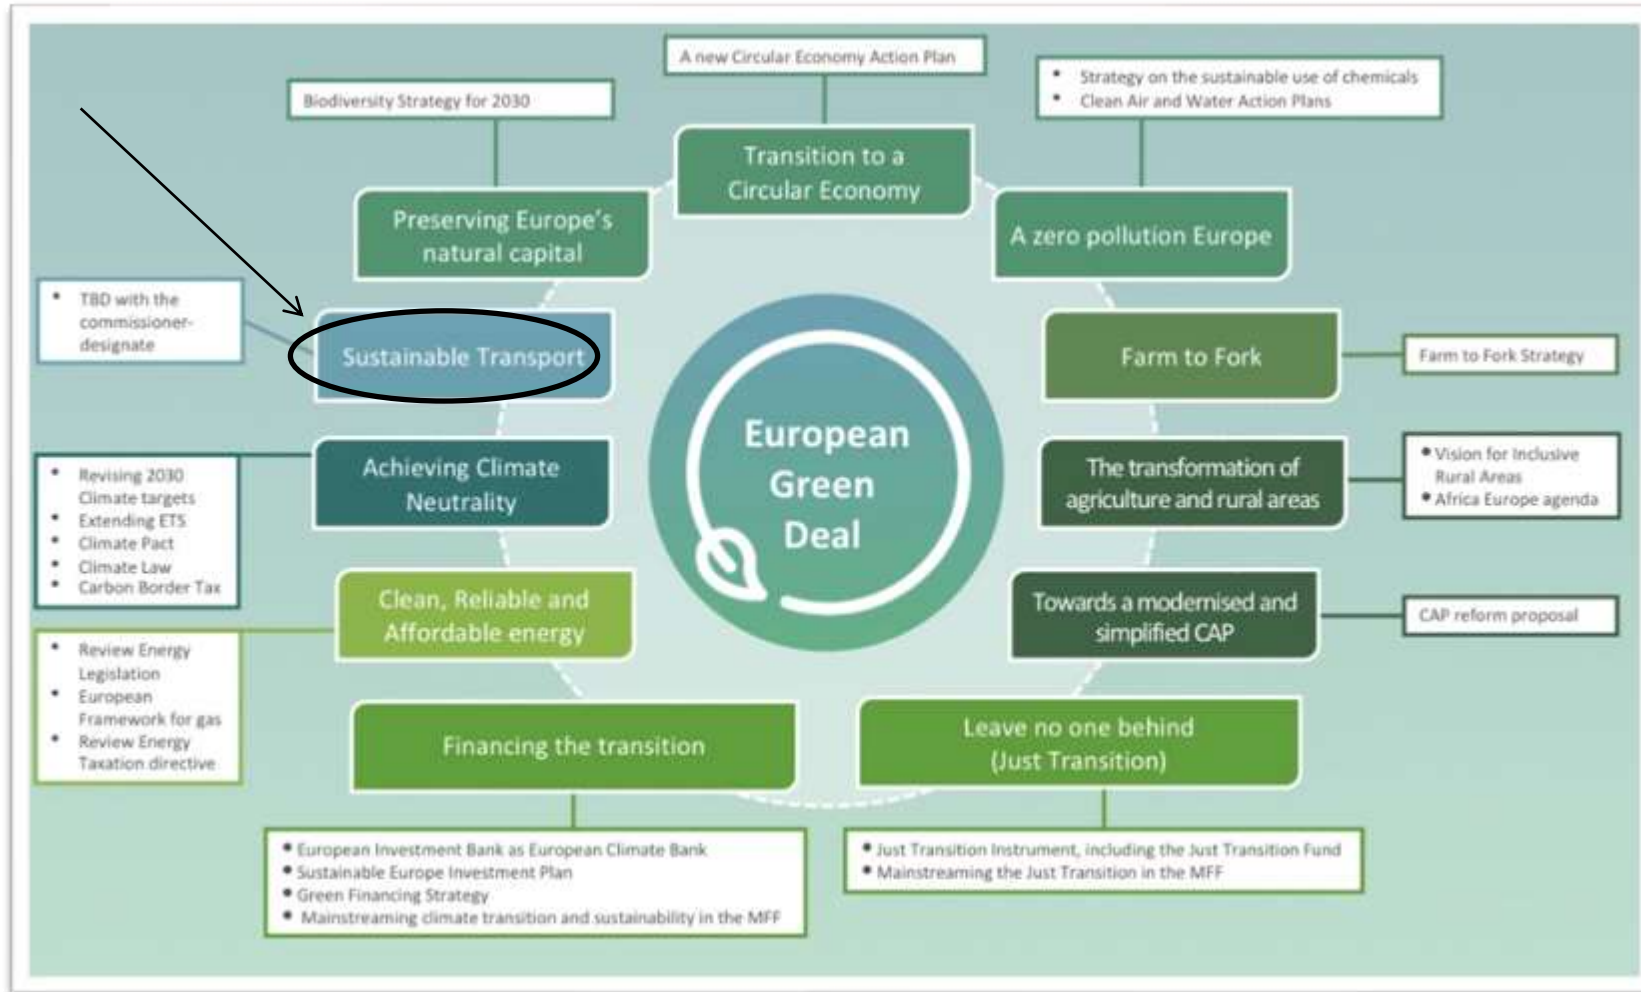

The view from EU on the Danube

Turi Fiorito

EFIP

European
Federation
of Inland Ports

Recovery and Resilience

RECOVERY AND RESILIENCE FACILITY

GUIDING PRINCIPLES FOR NATIONAL RECOVERY AND RESILIENCE PLANS

ENVIRONMENT

PRODUCTIVITY

COMPETITIVE SUSTAINABILITY

FAIRNESS

STABILITY

#EUSolidarity #StrongerTogether

European Commission

The Green Deal

TEN-T and the IWT network